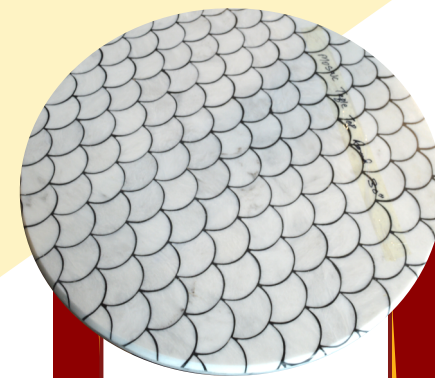

## Marble Table Choices

**Amperades  
Brown Round  
Marble**

Size 36"  
Material Local

**Rs 54,396**

**Your Text &  
Logo Round  
White Marble**

Size 30"  
Material Local

**Rs 54,396**

**Mosaic Table  
Top Round  
Marble**

Size 30"  
Material Local

**Rs 54,296**

**Mosaic Table  
Top Round  
Marble**

Size 36"  
Material Local

**Rs 54,396**

**Royal Cream  
Round Marble**

Size 36"  
Material Local

**Rs 35,546**