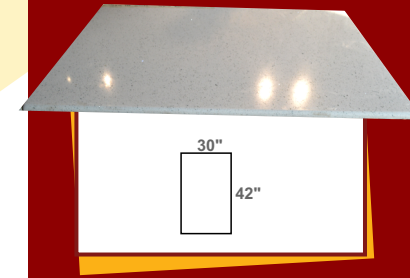

## Marble Table Choices

**Starlet White**

Size 30" x 42"  
Material  
Imported & Artificial  
Stone

**Rs 51,171**

**Coffee Brown**

Size 30" x 42"  
Material Local

**Rs 40,234**

**Sil Batta  
Stone**