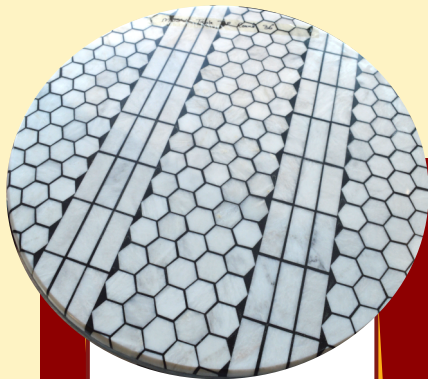

## Marble Table Choices

**Amperades  
Brown Round  
Marble**

Size 36"  
Material Local

**Rs 54,396**

**Your Text &  
Logo Round  
White Marble**

Size 30"  
Material Local

**Rs 54,396**

**Mosaic Table  
Top Round  
Marble**

Size 30"  
Material Local

**Rs 54,296**

**Mosaic Table  
Top Round  
Marble**

Size 36"  
Material Local

**Rs 54,396**

**Royal Cream  
Round Marble**

Size 36"  
Material Local

**Rs 35,546**