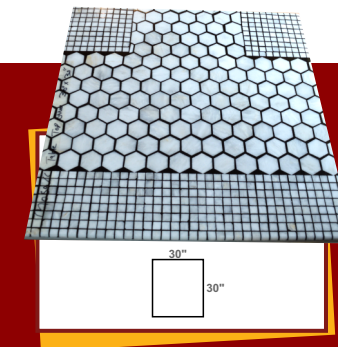

## Marble Table Choices

**Starlet White**

Size 30" x 42"  
Material  
Imported & Artificial  
Stone

**Rs 51,171**

**Coffee Brown**

Size 30" x 42"  
Material Local

**Rs 40,234**

**Sil Batta  
Stone**

Size 30" x 42"  
Material Local

**Rs 48,046**

**Silky Black**

Size 30" x 42"  
Material Local

**Rs 26,171**

**Chocolate Tan**

Size 30" x 42"  
Material  
Imported & Artificial  
Stone

**Rs 43,359**