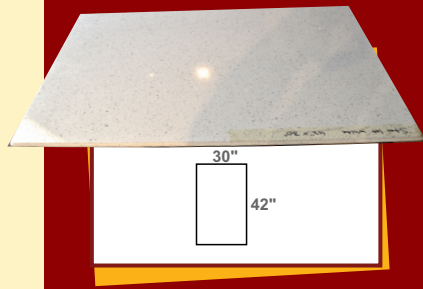

ROPE FURNITURE

Marble Table Choices

Starlet White

Size 30" x 42"
Material
Imported & Artificial
Stone

Rs 51,171