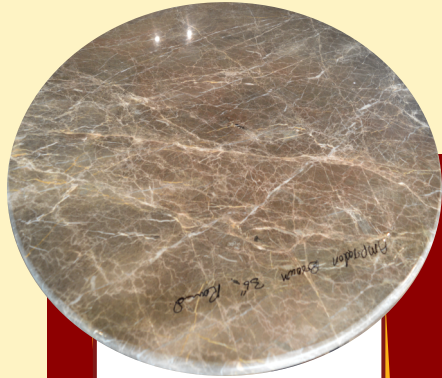

ROPE FURNITURE

Marble Table Choices

**Amperades
Brown Round
Marble**

Size 36"
Material Local

Rs 54,396