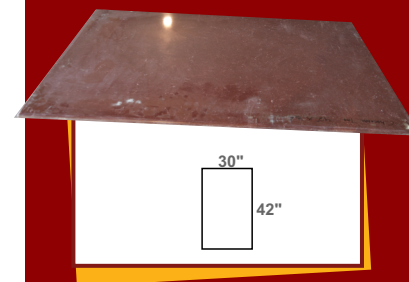

## Marble Table Choices

**Starlet White**

Size 30" x 42"  
Material  
Imported & Artificial  
Stone

**Rs 51,171**

**Coffee Brown**

Size 30" x 42"  
Material Local

**Rs 40,234**

**Sil Batta  
Stone**

Size 30" x 42"  
Material Local

**Rs 48,046**

**Silky Black**

Size 30" x 42"  
Material Local

**Rs 26,171**

**Chocolate Tan**

Size 30" x 42"  
Material  
Imported & Artificial  
Stone

**Rs 43,359**

**Mosaic  
Marble Table  
top**

Size 30" x 30"  
Material  
Artificial Stone

**Rs 54,296**