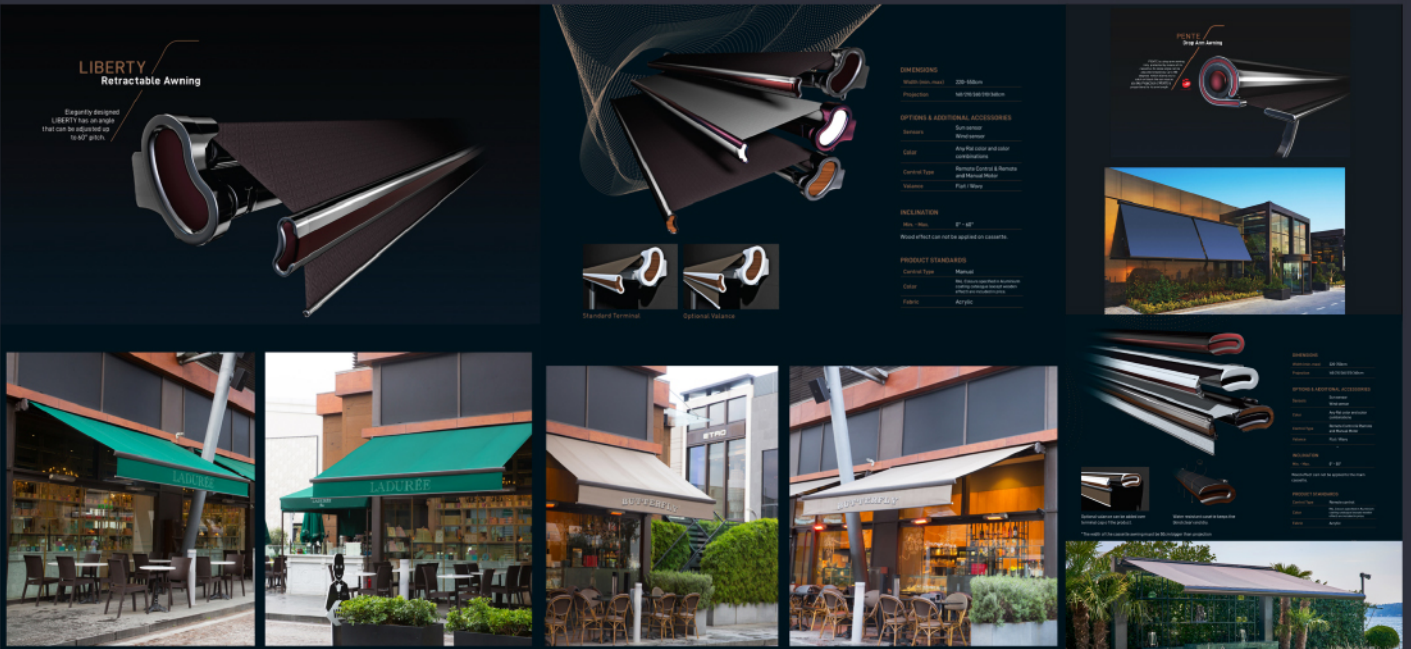

AWNINGS & BLINDS

Horizontal sun rays can be reduced with a vertical blind. The full cassette awning protects the awning fabric from wind and weather. Our special see-through fabric creates shade without interrupting the view and provides you the privacy need.

MOTOR & AUTOMATION

Internationally renowned Somfy motors from France are used to operate all of our products. Guaranteed for 5 years and using RTS technology, the motors can be operated at the simple touch of a button.

DIMMABLE LED LIGHT

Depending on whether you want strong practical lighting, or an atmospheric dimmed ambience you can choose between the Spot Lights with Palmiye's 3-Lens LED Technology or the Linear Lights. You can dim the lights directly from your Remote Control or Smart Phones.

Investing in LED technologies is part of Palmiye's contribution to a greener environment.